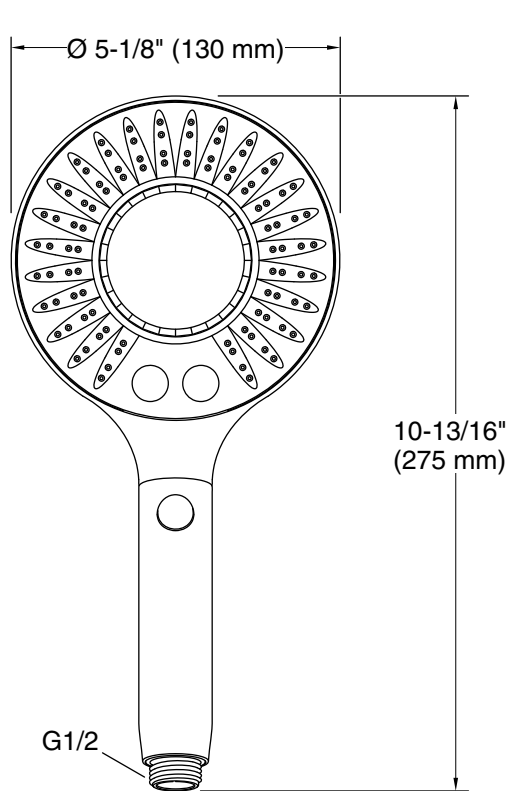

Recommended Products/Accessories

- K-45982 60" ribbon hose
- K-98770 Shower Arm Diverter

Codes/Standards

ASME A112.18.1/CSA B125.1
DOE - Energy Policy Act 1992
IAPMO Certification

KOHLER® Faucet Lifetime Limited Warranty

Technical Information

All product dimensions are nominal.

Handshower:

Rated maximum flow: 2.5 gal/min (9.5 l/min)

Notes

For use with automatic compensating valves rated at 1.5 gal/min (5.7 l/min) or less.

Install this product according to the installation guide.